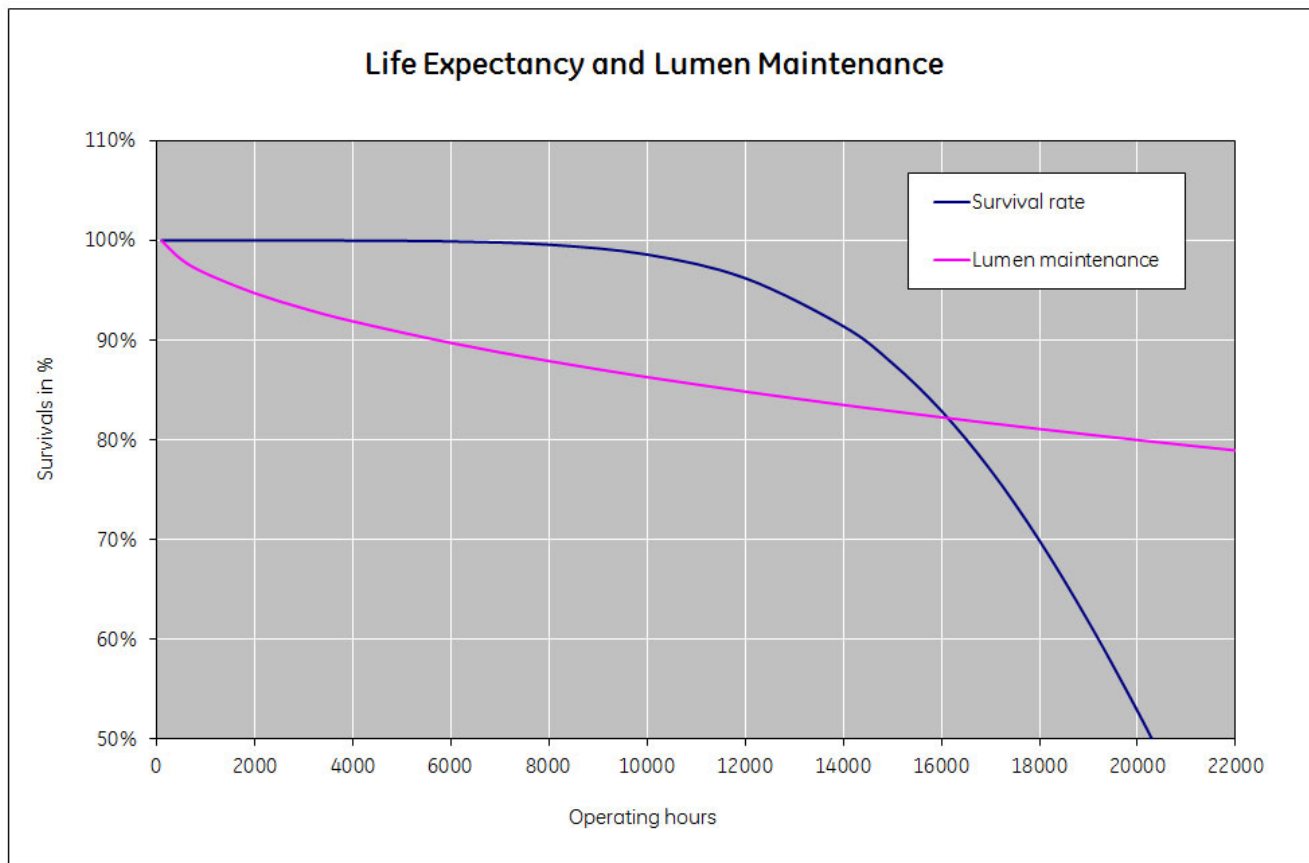

Survival data

Downloads & Links

[Go to the catalog site (HTTP)](#)

[CFL Non-Integrated Spectrum Catalogue (PDF)](#)

[Lighting design tools & calculators (HTTP)](#)

[Lighting design tools & calculators (HTTP)](#)

[High-res images / Technical drawings (HTTP)](#)

[Certificate for the Quality Management System of GE Lighting EMEA (PDF)](#)

[Certificate for the Environmental Management System of GE Lighting EMEA (PDF)](#)