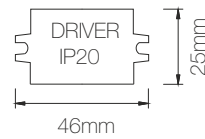

GALOPPATO DRIVER