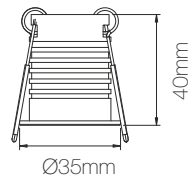

GALOPPATO DRIVER