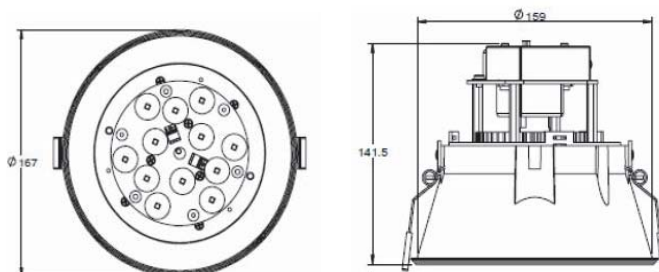

MotoPunto

Recessed Motorized Luminaire

DESCRIPTION

Recessed dynamic white motorized downlight
Long life LED light source provides IR and UV free emission.
Color temperature can be adjust from 3000K to 5700K, intensity can be adjust from 0-100%.
Application areas: Retail, cabinet displays, showcases, jewelry and precious items display and showcases, residential, restaurants, galleries, museums, showrooms.

LIGHT SOURCE AND PERFORMANCE

LIGHT SOURCE: SMD LED
SDCM: 3 steps
CCT: Tunable from 3000K to 5700K
CRI: >90
SYSTEM POWER: 12 x 2W
DELIVERED LUMEN: 2800lm
IP: IP20

MOUNTING

Recessed

Other Data

Dimensions 167 x h 141.5 mm
LED Lifespan 50000 hours, L 80

OPTICS

ELECTRICAL / LED DRIVER

Input voltage: 220-240V 50/60Hz.
Driver: Remote, included, dimmable by CASAMBI bluetooth technology.

DIMMING OPTION	CODE	FINISH	CODE
No dimming	D0	Black	10
Laser Dim	DL		
Dali Dim	DA		
0 - 10 Dim	D1		
Phase	DP		
DMX	DX		
CASAMBI	DC		

ORDERINGCODE

Follow the steps to specify your fixture final code, example: **RE61-MB13-803020DL11**

PRODUCT CODE	-	LIGHT SOURCE CODE	-	CRI	CCT	BEAM ANGLE	DIMMING OPTION	FINISH
G503	-		-	90	T2	00	DB	10

NOTES: Designed and manufactured to comply with European standard EN 60598.

We reserve the right to change specifications without prior notification.