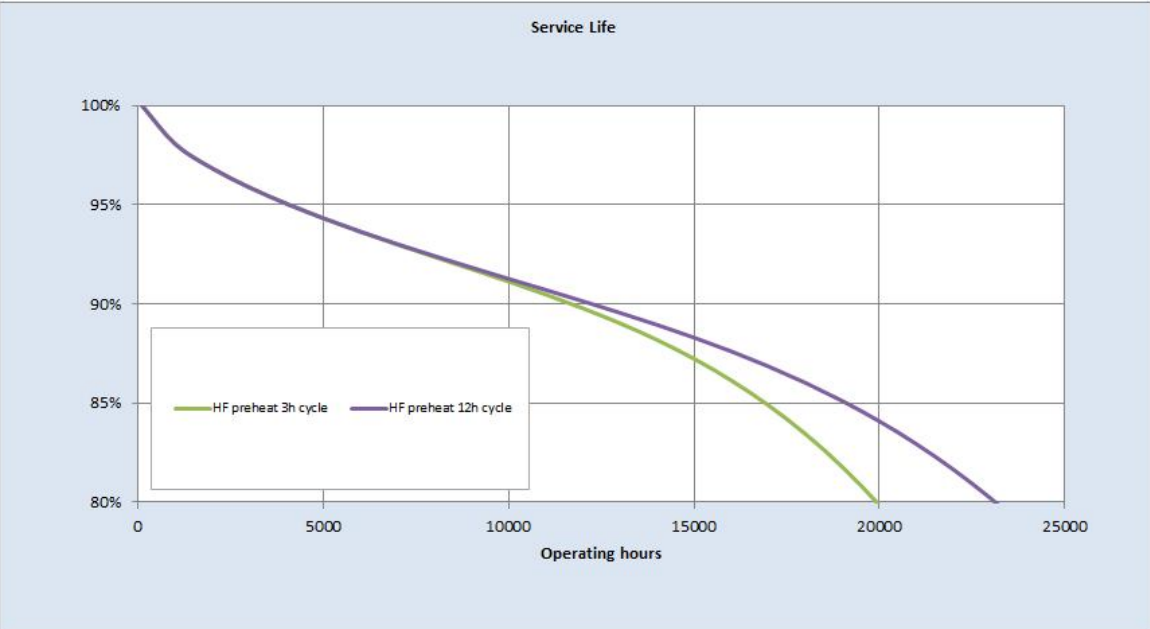

Service life data