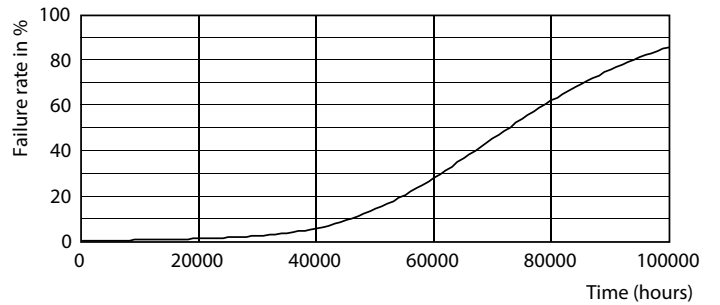

MASTER LEDtube EM/Mains T8

Photometric data

© 2021 Philips Lighting B.V. Page 10

LEDtube MAS 21,7W G13 3400lm 830

Lifetime

LEDtube_70K-LED