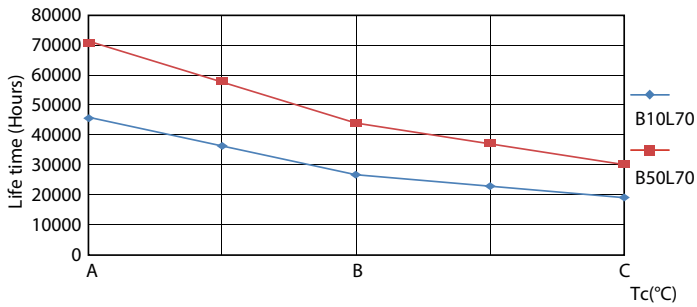

LEDtube_70K_LifetimeVsTc-LED

LEDtube_70K_FailureRate-LED