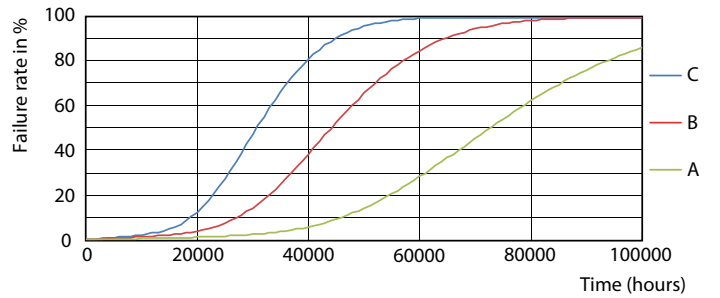

LEDtube_70K_LifetimeVsTc-LED

LEDtube_70K_FailureRate-LED