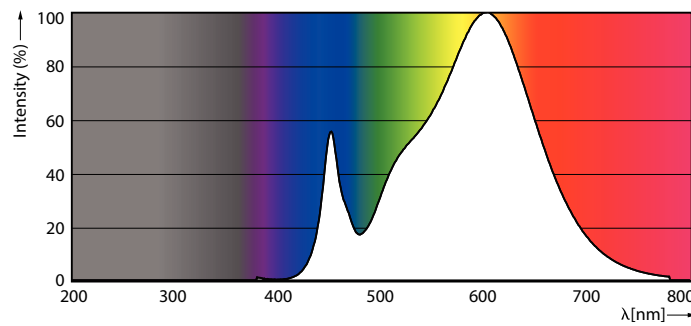

Photometric data

LEDtube MAS 21,7W G13 3400lm 830