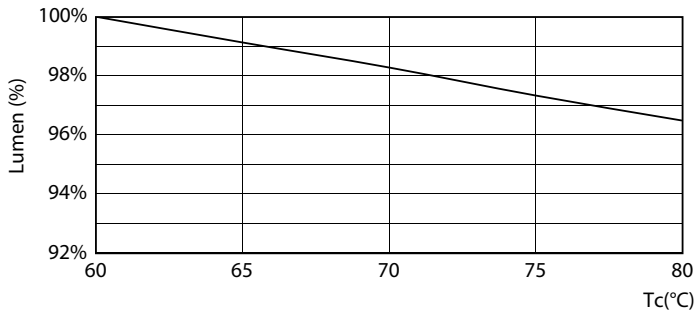

MASTER LEDtube EM/Mains T8

Photometric data

© 2021 Philips Lighting B.V. Page 10

LEDtube MAS 21,7W G13 3400lm 830

Lifetime

LEDtube MAS 21,7W 70K LumenVsTc