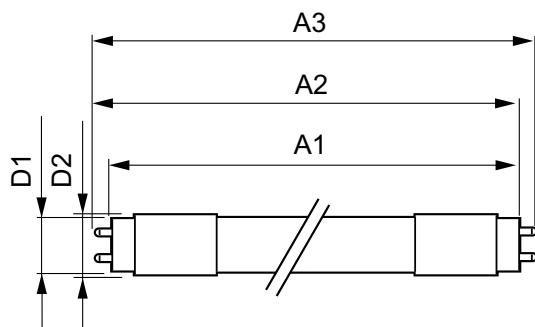

MASTER LEDtube EM/Mains T8

T-Storage (Min)	-40 °C
T-Case Maximum (Nom)	60 °C

Controls and Dimming

Dimmable	No

Mechanical and Housing

Bulb Finish	Frosted
Bulb Material	Plastic
Product Length	1500 mm

Approval and Application

Energy Efficiency Label (EEL)	A++
Energy Saving Product	Yes
Approval Marks	RoHS compliance TUV CE marking KEMA Keur certificate

Energy Consumption kWh/1000 h	22 kWh

Product Data

Full product code	871951431662100
Order product name	MASTER LEDtube 1500mm UO 21.7W 830 T8
EAN/UPC - Product	8719514316621
Order code	929002998502
Numerator - Quantity Per Pack	1
Numerator - Packs per outer box	10
Material Nr. (12NC)	929002998502
Net Weight (Piece)	0.450 kg

Dimensional drawing

TLED T8 220-240V 21.8-58W 3400lm 3000K

Product	D1	D2	A1	A2	A3
MASTER LEDtube 1500mm UO 21.7W 830 T8	25.8 mm	28 mm	1498.8 mm	1505.9 mm	1513 mm