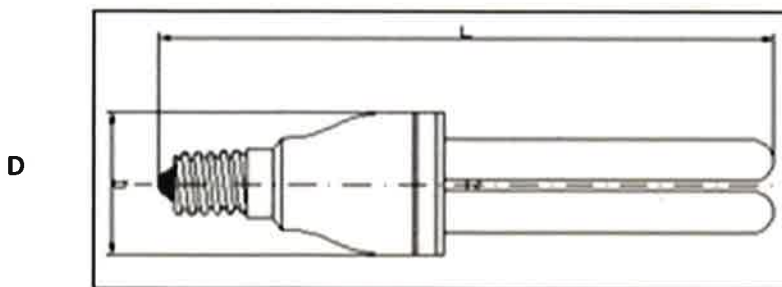

HP LIGHT	L20WE14A LAMPE ACTINIQUE ACTINIC BULB	REVISION : A PAGE 1/1
----------	---	--------------------------

- **Electrical characteristics**

Lamp Wattage (Rated) [W]	20
Lamp Voltage [V]	220

- **Colour Data**

Colour temperature [K]	30000
Peak Wavelength [nm]	368

- **Lifetime**

Useful life [hrs]	5000
Average life [hrs]	9000

- **Geometrical Data**

Dimension [mm] (D)	40
Total Length [mm] (L)	172
Tube diameter [mm]	12
Base	E14