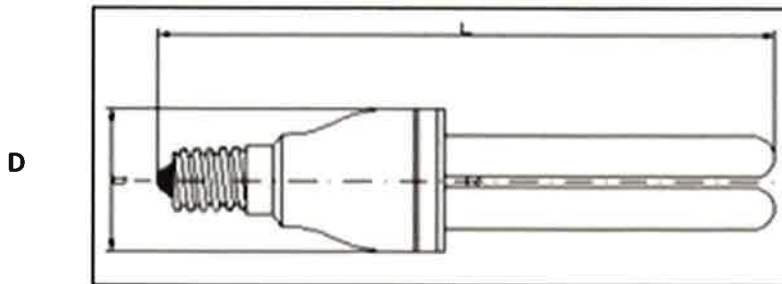

HP LIGHT	L20WE27A LAMPE ACTINIQUE ACTINIC BULB	REVISION : A PAGE 1/1
----------	---	--------------------------

- **Electrical characteristics**

Lamp Wattage (Rated) [W]	20
Lamp Voltage [V]	220

- **Colour Data**

Colour temperature [K]	30000
Peak Wavelength [nm]	368

- **Lifetime**

Useful life [hrs]	5000
Average life [hrs]	9000

- **Geometrical Data**

Dimension [mm] (D)	40
Total Length [mm] (L)	176
Tube diameter [mm]	12
Base	E27