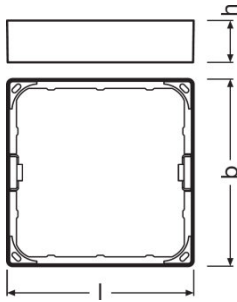

### PRODUCT BENEFITS

- Cable entry on the side for electrical connection with low profil
- Easy installation thanks to included drilling template

---

### PRODUCT FEATURES

- Low mounting depth
- Robust polycarbonate casing
- Mounting accessories included

**TECHNICAL DATA**

Dimensions & weight

<b>Length</b>	170.0 mm
<b>Width</b>	170.0 mm
<b>Height</b>	38.0 mm
<b>Product weight</b>	68.00 g