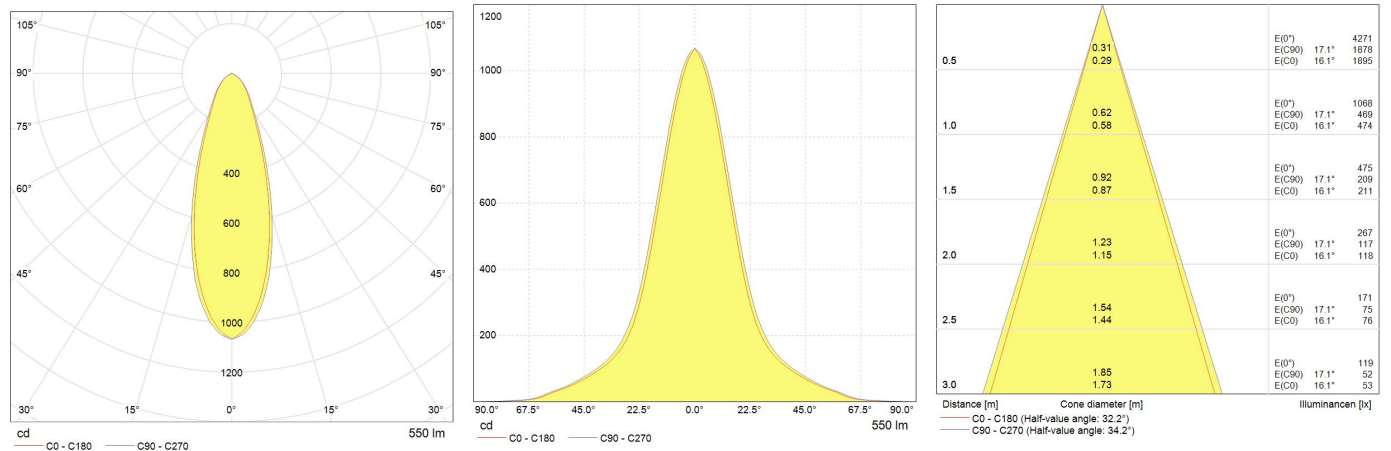

Logistic data

Box quantity	1
Shipment	Standard
Product status	Available

Light distribution

Downloads & Links

- [Go to the catalog site (HTTP)](#)
- [Datasheet - TUNGSRAM (PDF)](#)
- [Datasheet - GE Lighting (PDF)](#)
- [Installation guide (PDF)](#)
- [Images (HTTP)](#)
- [DoC Document (PDF)](#)