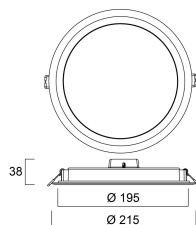

TECHNICAL DRAWINGS