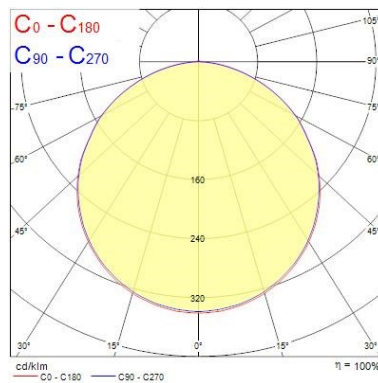

START eco Downlight 195mm Round & Square Recessed

START eco Downlight 195 1250lm 830
0053912

Nominal Product Diameter (mm)	215
Weight (kg)	0.2

Packaging

Single packaging type	Carton
Product EAN number	5410288539126
Packaging single length / height (cm)	21.8
Packaging single width (cm)	4.5
Packaging single depth (cm)	22.0
DUN14 (outer)	15410288539123
Units per outer package	10
Packaging outer length / height (cm)	45.0
Packaging outer width (cm)	23.5
Packaging outer depth (cm)	25.0

Safety data

Optimal operating condition (°C)	0-40

PHOTOMETRY

TECHNICAL DRAWINGS