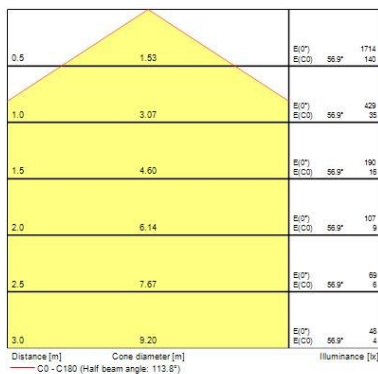

START eco Downlight 195mm Round & Square Recessed

START eco Downlight 195 1250lm 830
0053912

Nominal Product Diameter (mm)	215
Weight (kg)	0.2

Packaging

Single packaging type	Carton
Product EAN number	5410288539126
Packaging single length / height (cm)	21.8
Packaging single width (cm)	4.5
Packaging single depth (cm)	22.0
DUN14 (outer)	15410288539123
Units per outer package	10
Packaging outer length / height (cm)	45.0
Packaging outer width (cm)	23.5
Packaging outer depth (cm)	25.0

Safety data

Optimal operating condition (°C)	0-40

PHOTOMETRY

TECHNICAL DRAWINGS