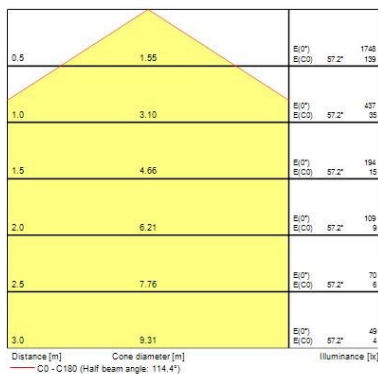

START eco Downlight 195mm Round & Square Recessed

START eco Downlight 195 1250lm 840
0053916

Nominal Product Diameter (mm)	215
Weight (kg)	0.284

Packaging

Single packaging type	Carton
Product EAN number	5410288539164
Packaging single length / height (cm)	24.8
Packaging single width (cm)	4.5
Packaging single depth (cm)	22.0
DUN14 (outer)	15410288539161
Units per outer package	8
Packaging outer length / height (cm)	45.0
Packaging outer width (cm)	26.0
Packaging outer depth (cm)	21.0

Safety data

Optimal operating condition (°C)	0-40

PHOTOMETRY

TECHNICAL DRAWINGS