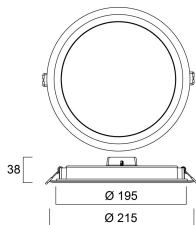

Lifetime data

Performance ambient temperature Tq (°C)	25
Lifespan - L70 B50	30000

Physical data

Housing colour	RAL 9003 - Signal white
IP rating	IP20
IK rating	IK02
Diffuser finish	Opal
Diffuser material	PC Polycarbonate
Nominal Product Length (mm)	215
Nominal Product Width (mm)	215
Nominal Product Height (mm)	38

START eco Downlight 195mm Round & Square Recessed

START eco Downlight 195 1250lm 840
0053916

Nominal Product Diameter (mm)	215
Weight (kg)	0.284

Packaging

Single packaging type	Carton
Product EAN number	5410288539164
Packaging single length / height (cm)	24.8
Packaging single width (cm)	4.5
Packaging single depth (cm)	22.0
DUN14 (outer)	15410288539161
Units per outer package	8
Packaging outer length / height (cm)	45.0
Packaging outer width (cm)	26.0
Packaging outer depth (cm)	21.0

Safety data

Optimal operating condition (°C)	0-40
----------------------------------	------

PHOTOMETRY

TECHNICAL DRAWINGS

START eco Downlight 195mm Round & Square Recessed

START eco Downlight 195 1250lm 840
0053916