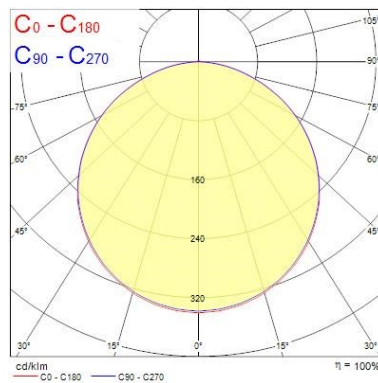

START eco Downlight 195mm Round & Square Recessed

START eco Downlight 195 1250lm 840
0053916

Optical data

Fixture luminous flux (lm)	1250
Luminaire efficacy (lm/W)	83
Colour temperature (K)	4000
CRI (Ra)	80
Colour Variation Initial (SDCM)	SDCM6
Beam Angle (°)	110
Beam angle (Rated) (°)	110
Distribution type	Symmetric
Glare control	< 28
Photobiological Risk Group	RG0

Lifetime data

Performance ambient temperature Tq (°C)	25
Lifespan - L70 B50	30000

Physical data

Housing colour	RAL 9003 - Signal white
IP rating	IP20
IK rating	IK02
Diffuser finish	Opal
Diffuser material	PC Polycarbonate
Nominal Product Length (mm)	215
Nominal Product Width (mm)	215
Nominal Product Height (mm)	38

START eco Downlight 195mm Round & Square Recessed

START eco Downlight 195 1250lm 840
0053916

Nominal Product Diameter (mm)	215
Weight (kg)	0.284

Packaging

Single packaging type	Carton
Product EAN number	5410288539164
Packaging single length / height (cm)	24.8
Packaging single width (cm)	4.5
Packaging single depth (cm)	22.0
DUN14 (outer)	15410288539161
Units per outer package	8
Packaging outer length / height (cm)	45.0
Packaging outer width (cm)	26.0
Packaging outer depth (cm)	21.0

Safety data

Optimal operating condition (°C)	0-40
----------------------------------	------

PHOTOMETRY

TECHNICAL DRAWINGS

START eco Downlight 195mm Round & Square Recessed

START eco Downlight 195 1250lm 840
0053916