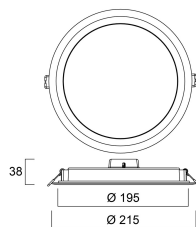

Lifetime data

Performance ambient temperature Tq (°C)	25
Lifespan - L70 B50	30000

Physical data

Housing colour	RAL 9003 - Signal white
IP rating	IP20
IK rating	IK02
Diffuser finish	Opal
Diffuser material	PC Polycarbonate
Nominal Product Length (mm)	215
Nominal Product Width (mm)	215
Nominal Product Height (mm)	38

START eco Downlight 195mm Round & Square Recessed

START eco Downlight 195 2100lm 830
0053913

Nominal Product Diameter (mm)	215
Weight (kg)	0.2

Packaging

Single packaging type	Carton
Product EAN number	5410288539133
Packaging single length / height (cm)	21.8
Packaging single width (cm)	4.5
Packaging single depth (cm)	22.0
DUN14 (outer)	15410288539130
Units per outer package	10
Packaging outer length / height (cm)	45.0
Packaging outer width (cm)	23.5
Packaging outer depth (cm)	25.0

Safety data

Optimal operating condition (°C)	0-40
----------------------------------	------

PHOTOMETRY

0.5	1.56	E(0°) E(C0)	57.3°	2861 227
1.0	3.12	E(0°) E(C0)	57.3°	720 57
1.5	4.67	E(0°) E(C0)	57.3°	320 25
2.0	6.23	E(0°) E(C0)	57.3°	180 14
2.5	7.79	E(0°) E(C0)	57.3°	115 9
3.0	9.35	E(0°) E(C0)	57.3°	80 6

Distance [m] Cone diameter [m] Illuminance [lx]

— C0 - C180 (Half beam angle: 114.6°)

TECHNICAL DRAWINGS

START eco Downlight 195mm Round & Square Recessed

START eco Downlight 195 2100lm 830
0053913

SYLVANIA 0053913