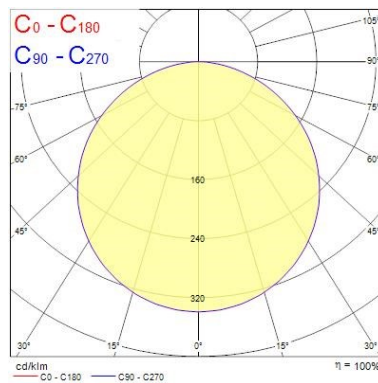

Safety data

Optimal operating condition (°C)	0-40
----------------------------------	------

PHOTOMETRY

0.5	1.56	E(0°) E(C0)	57.3°	2861 227
1.0	3.12	E(0°) E(C0)	57.3°	720 57
1.5	4.67	E(0°) E(C0)	57.3°	320 25
2.0	6.23	E(0°) E(C0)	57.3°	180 14
2.5	7.79	E(0°) E(C0)	57.3°	115 9
3.0	9.35	E(0°) E(C0)	57.3°	80 6

Distance [m] Cone diameter [m] Illuminance [lx]

— C0 - C180 (Half beam angle: 114.6°)

TECHNICAL DRAWINGS

START eco Downlight 195mm Round & Square Recessed

START eco Downlight 195 2100lm 830
0053913

SYLVANIA 0053913