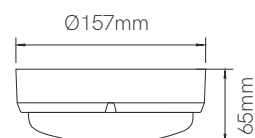

New

Selen and Zibor outdoor lighting

Technical Data

Ceiling or wall outdoor fixture..

Light

LED in 3.000K or 4.000K with IP65.

Finishes

Matt white and black. Polycarbonate.

Selen

Zibor

	Code	Color	Power	CCT	Lumens
Selen	4668	○ White	12W	3.000K	1.200 lm
	4667	○ White	12W	4.000K	1.250 lm
	New 4828	● Black	12W	3.000K	1.200 lm
	New 4827	● Black	12W	4.000K	1.250 lm
Zibor	4670	○ White	12W	3.000K	1.200 lm
	4669	○ White	12W	4.000K	1.250 lm
	New 4830	● Black	12W	3.000K	1.200 lm
	New 4829	● Black	12W	4.000K	1.250 lm