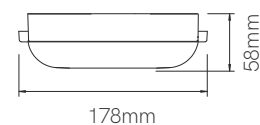

New

Selen and Zibor outdoor lighting

Technical Data

Ceiling or wall outdoor fixture..

Light

LED in 3.000K or 4.000K with IP65.

Finishes

Matt white and black. Polycarbonate.

Selen

Zibor

	Code	Color	Power	CCT	Lumens
Selen	4668	○ White	12W	3.000K	1.200 lm
	4667	○ White	12W	4.000K	1.250 lm
	New 4828	● Black	12W	3.000K	1.200 lm
	New 4827	● Black	12W	4.000K	1.250 lm
Zibor	4670	○ White	12W	3.000K	1.200 lm
	4669	○ White	12W	4.000K	1.250 lm
	New 4830	● Black	12W	3.000K	1.200 lm
	New 4829	● Black	12W	4.000K	1.250 lm