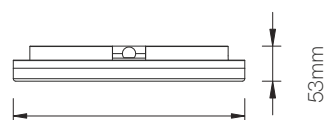

New

Kora downlights

Technical Data

Surface downlight with IK08.

Light

LED with SWITCH technology in
2.700K / 3.200K / 4.000K.

Finishes

White. Polycarbonate.

Kora R

Kora C

20W: 250mm

25W: 330mm

		Code	Color	Power	CCT	Lumens
Kora R	New	4832	○ White	20W	2.700K/3.200K/4.000K	2.400 lm
		4500-V2	○ White	25W	2.700K/3.200K/4.000K	3.000 lm
Kora C	New	4831	○ White	20W	2.700K/3.200K/4.000K	2.400 lm
		4499-V2	○ White	25W	2.700K/3.200K/4.000K	3.000 lm