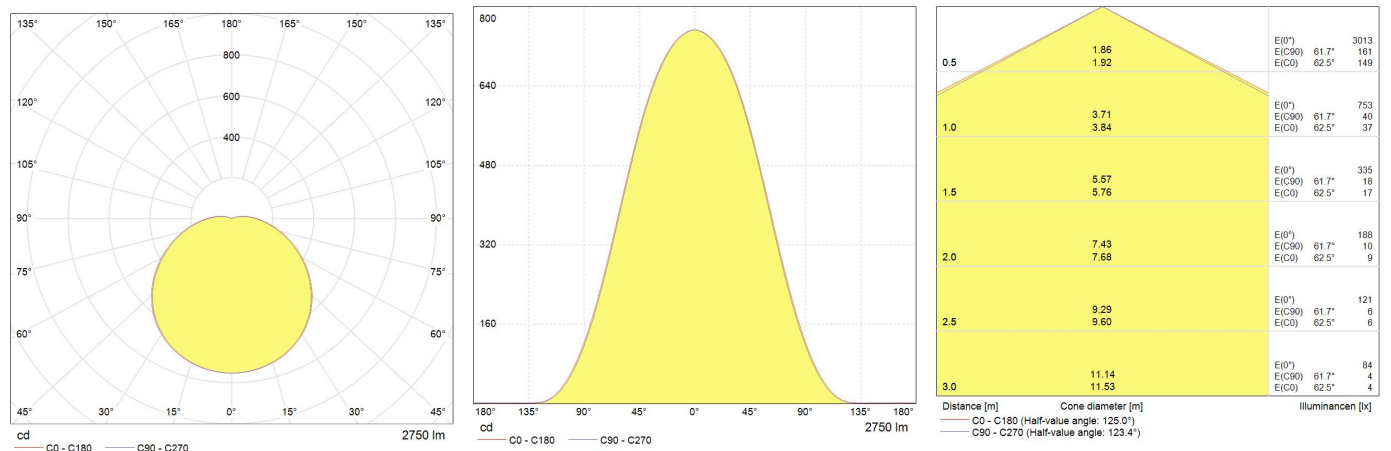

Logistic data

Box quantity	1
Shipment	Standard
Product status	Available

Light distribution

Downloads & Links

[Go to the catalog site (HTTP)](#)

[Datasheet (PDF)](#)

[Installation guide (PDF)](#)

[Images (HTTP)](#)

[Declaration of Conformity (PDF)](#)

[Declaration of Conformity - Sensor (PDF)](#)

[Datasheet (DSS) (PDF)](#)

[Datasheets on all languages (HTTP)](#)