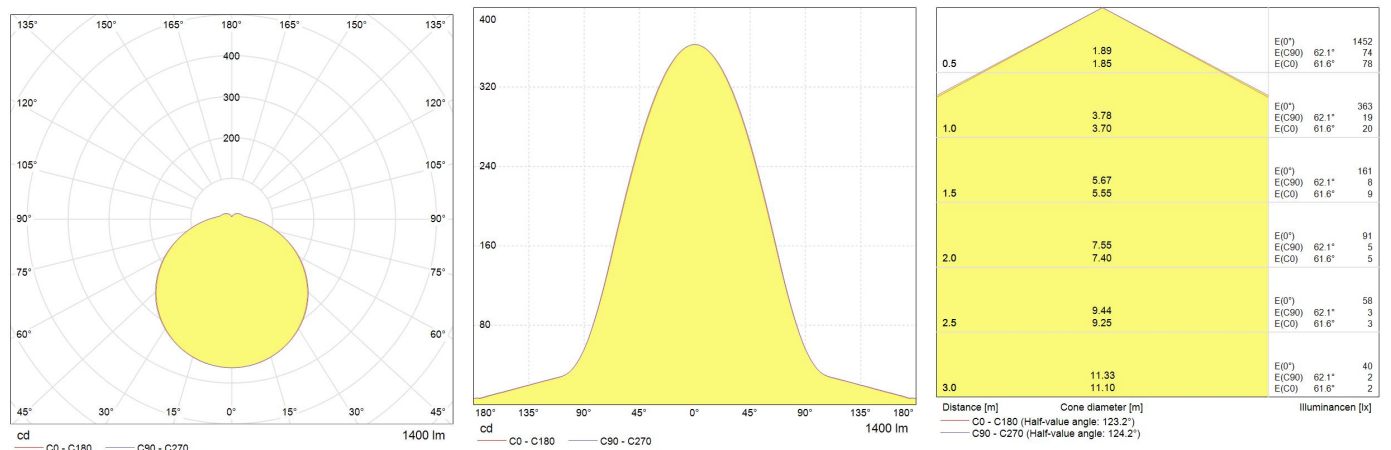

Electrical data

IEC protection class	Class I
Operating voltage [V]	220-240V
Nominal lamp power factor	>0.5

Logistic data

Box quantity	1
Shipment	Standard
Product status	Available

Light distribution

Downloads & Links

[Go to the catalog site (HTTP)](#)

[Datasheet (PDF)](#)

[Installation guide (PDF)](#)

[Images (HTTP)](#)

[DoC Document (PDF)](#)