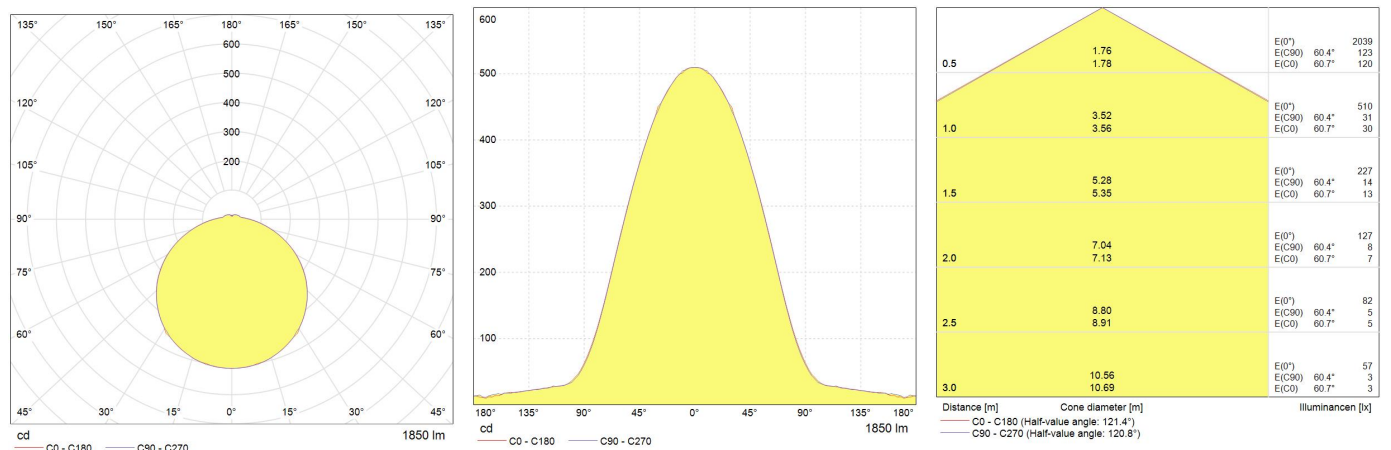

Electrical data

IEC protection class	Class I
Operating voltage [V]	220-240V
Nominal lamp power factor	>0.5

Logistic data

Box quantity	1
Shipment	Standard
Product status	Available

Light distribution

Downloads & Links

[Go to the catalog site (HTTP)](#)

[Datasheet (PDF)](#)

[Installation guide (PDF)](#)

[Images (HTTP)](#)

[DoC Document (PDF)](#)